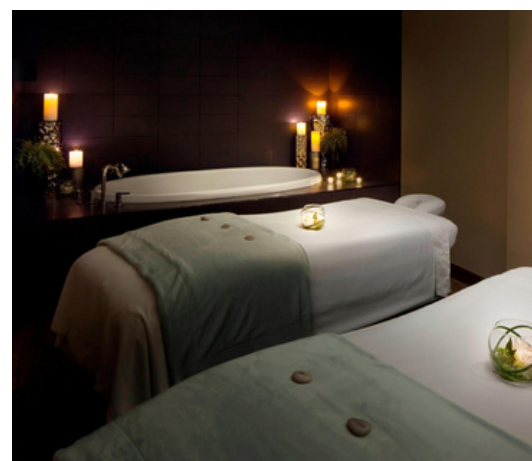

DESTINATION:

HILTON HEAD, SOUTH CAROLINA

ABOUT WESTIN HILTON HEAD RESORT

Located on a pristine stretch of Hilton Head Island's Atlantic beachfront, The Westin Hilton Head Island Resort & Spa boasts approachable luxury and a renewing wellness experience. Our oceanfront hotel in Hilton Head features soothing coastal colors and décor, accompanied by luxurious and comfortable amenities. Join us for "farm & sea to table" dining at our resort's on-site restaurants, or enjoy a refreshing poolside cocktail. Our versatile event venues are the ideal location for your next meeting, wedding or social event, and accommodate up to 1,000 guests. Take a dip in our three outdoor pools just steps from the white sand, luxuriate in a revitalizing treatment at our Heavenly Spa, or play golf in Hilton Head on world-class courses. Our resort welcomes guests with sun-filled guestrooms featuring Heavenly Beds and private balconies with views of the island, resort and ocean. No matter your reason for traveling to Hilton Head, our goal is to ensure you leave feeling better than when you arrived.

Heavenly Spa by Westin

Nine treatment rooms, a full-service salon, wellness and beauty retail, and a variety of pampering amenities make up the 8,000 square foot Heavenly Spa by Westin. Book a treatment and enjoy full access to our facilities for the whole day of your service. Trip Advisor Travelers' Choice Award Winner.